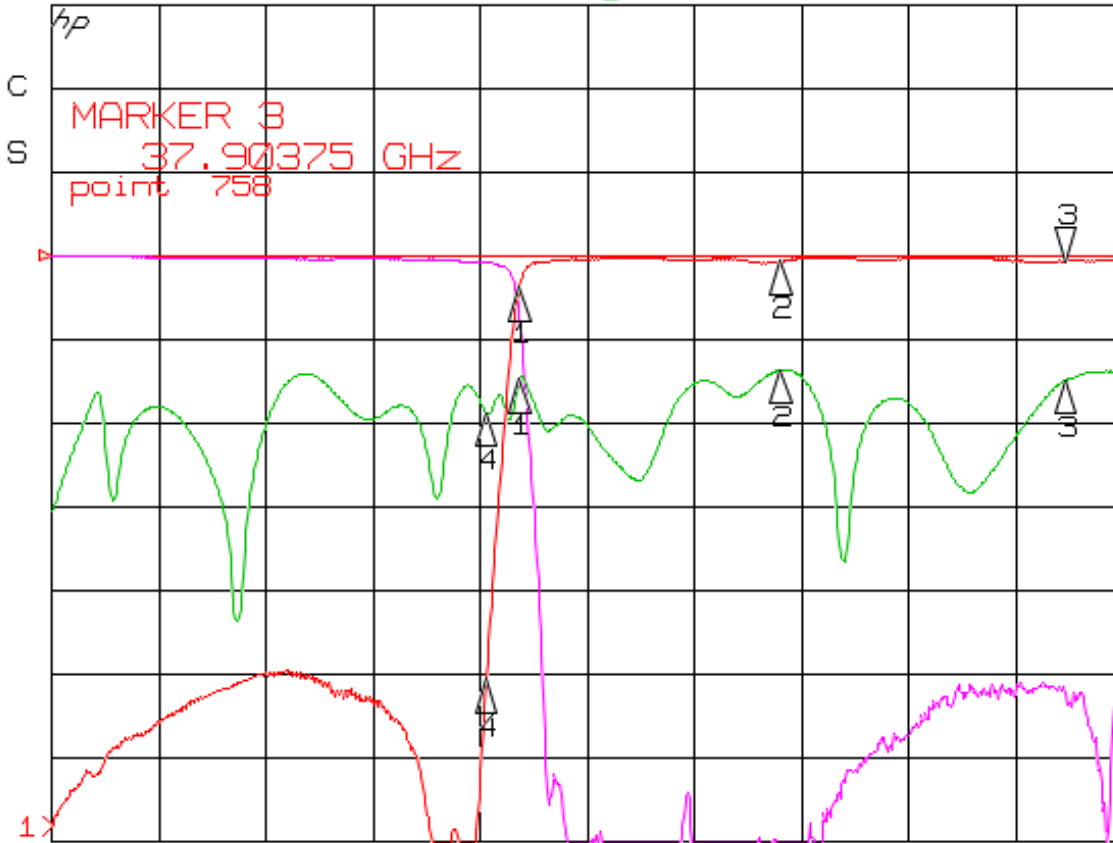

S₂₁ & M2
REF 0.0 dB
3 10.0 dB/
V -0.7153 dB

log MAG

S₁₁
REF 0.0 dB
A 10.0 dB/
3 -14.878 dB

log MAG

MARKER 1
18.013 GHz
-3.7712 dB

MARKER 2
27.52 GHz
-0.6557 dB

MARKER 3
37.903 GHz
-0.7153 dB

MARKER 4
16.795 GHz
-50.652 dB

START 1.000000000 GHz STOP 40.000000000 GHz

04 AUG 23
08:39:24