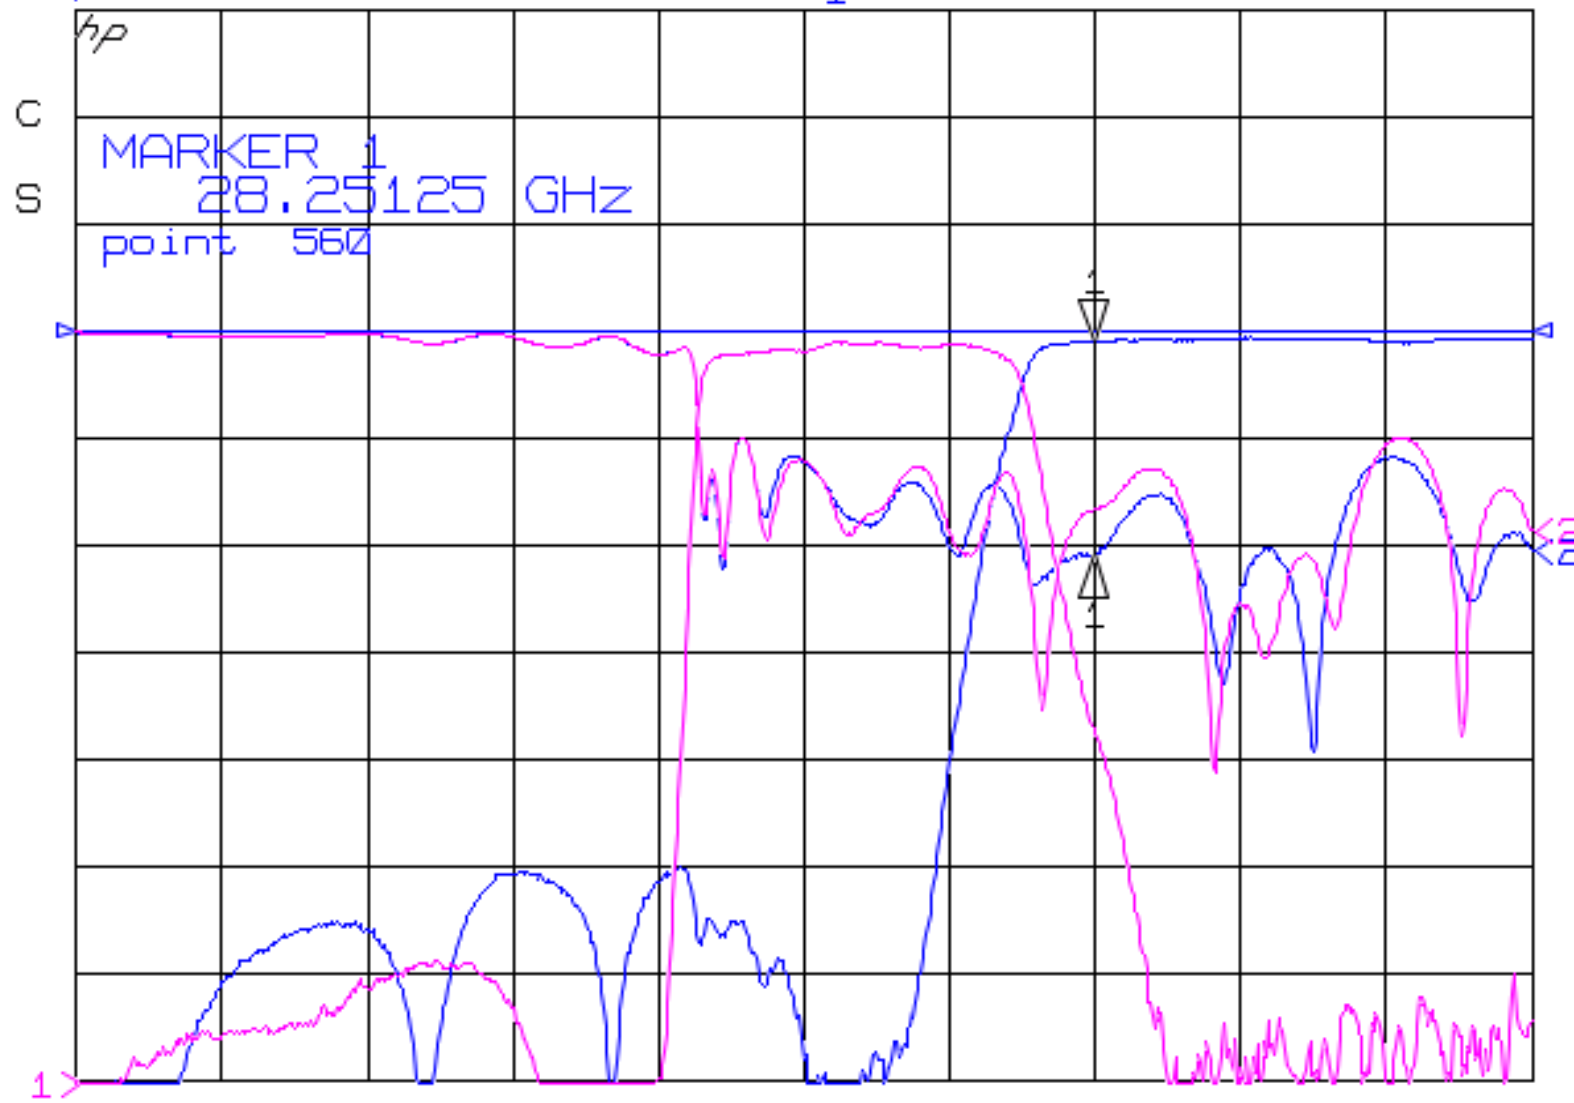

▶ S₂₁ log MAG REF 0.0 dB 1 ▽ 10.0 dB/ -0.9994 dB
 S₁₁ log MAG REF 0.0 dB 1 ▲ 10.0 dB/ -20.875 dB
 ▶ MARKER 1 28.251 GHz -0.9994 dB

H 8 8 5

START 1.000000000 GHz STOP 40.000000000 GHz
 09 JUN 17 10:21:14